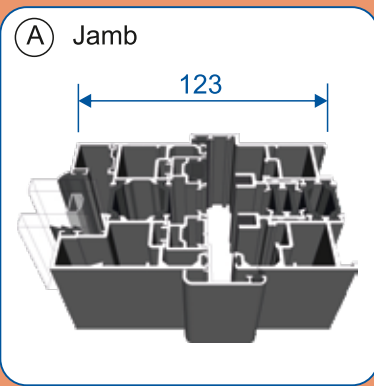

*These intermediate handles have the option of a matching or chrome trim.

Technical

Thermally Broken Aluminium

All sizes in mm

No Visible Hinges When Closed

Heavy Duty Bogie Wheels

Optional Aluminium Quad Trim