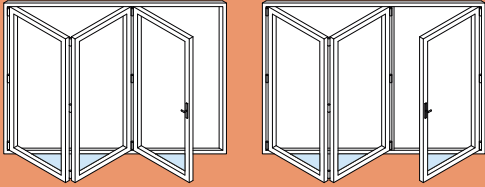

Options

- 2 to 7 panel folding configurations.
- Low or standard rebated thresholds.
- Square or chamfered bead to the interior.
- Square or rounded profile to the exterior.
- White, light grey or black gaskets.
- Range of quality hardware in a variety of colours.
- Dust free integrated blinds.
- Colour matched aluminium quad trims.

Door Styles

1 & 2 Panels

3 Panels

4 Panels

5 Panels

6 Panels

7 Panels

Panel Widths		Door Heights	
Minimum Width	700	Minimum Height	1600
Maximum Width	1200	Maximum Height	2500

- All bi-folding door styles can be mirrored from shown.
- All styles have a choice to either open out or open in.
- The sizes detailed above are for guidance only.
- If the sizes you require are less than the minimum or exceed our maximum recommended sizes please contact us.