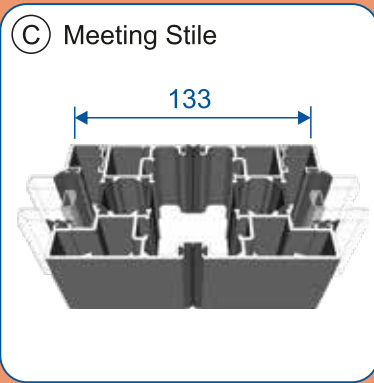

All sizes in mm