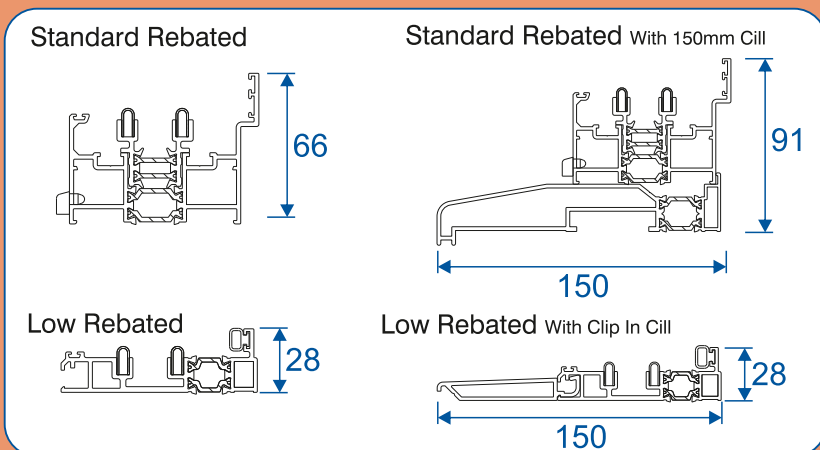

Threshold Options

- 66mm Standard rebated threshold.
- 28mm Low rebated threshold with optional clip in cill.
- Optional projection cills are available (add 25mm to the threshold height).
- Cills come in 4 projections 85mm, 150mm, 190mm or 225mm.
- Standard rebated provides a fully weather rated threshold.
- Low rebated provides a slim yet weather rated threshold.