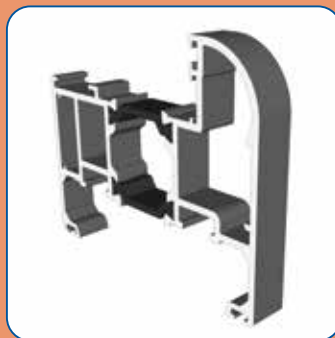

Key Features

- Patented concealed hinges for a clean look.
- Security tested to PAS 24.
- Weather tested low threshold.
- Flush stylish handles to compliment the modern feel of the door.
- Utilises the natural strength of aluminium to create slim, thermally broken profiles.
- Uses low maintenance, hard wearing powder coated aluminium.
- Over 200 single or dual colours.
- Also offered in Single or French door styles to match.
- Exceptional array of security features as standard.
- Doors are bottom hung and run on double stainless steel tracks.
- All door styles have the option to open in or out.
- Internally beaded for added security.

Options

- 2 to 7 panel folding configurations.
- Low or standard rebated thresholds.
- Square or chamfered bead to the interior.
- Square or rounded profile to the exterior.
- White, light grey or black gaskets.
- Range of quality hardware in a variety of colours.
- Dust free integrated blinds.
- Colour matched aluminium quad trims.