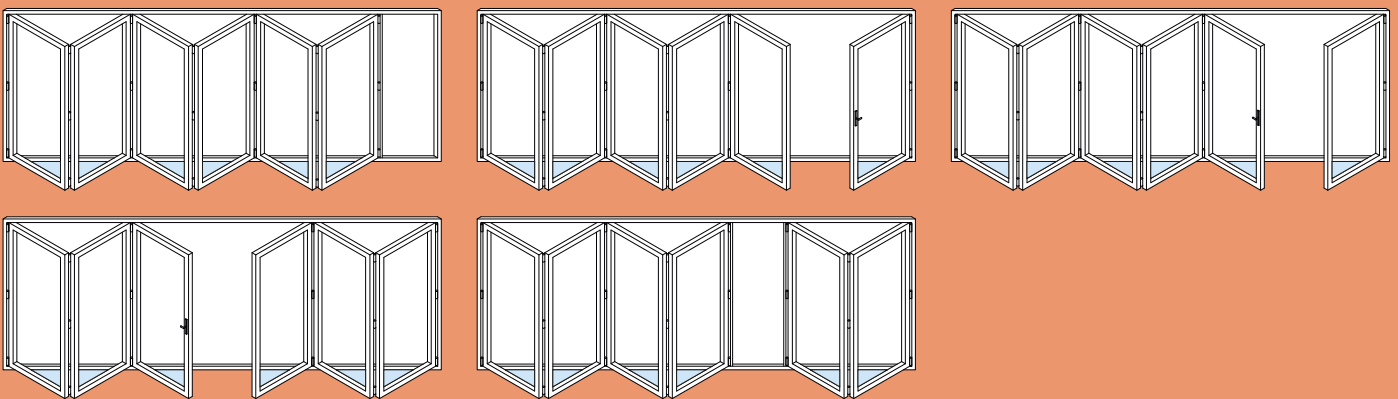

Options

- 2 to 7 panel folding configurations.
- Low or standard rebated thresholds.
- Square or chamfered bead to the interior.
- Square or rounded profile to the exterior.
- White, light grey or black gaskets.
- Range of quality hardware in a variety of colours.
- Dust free integrated blinds.
- Colour matched aluminium quad trims.

Door Styles

1 & 2 Panels

3 Panels

4 Panels

5 Panels

6 Panels

7 Panels

Panel Widths		Door Heights	
Minimum Width	700	Minimum Height	1600
Maximum Width	1200	Maximum Height	2500

- All bi-folding door styles can be mirrored from shown.
- All styles have a choice to either open out or open in.
- The sizes detailed above are for guidance only.
- If the sizes you require are less than the minimum or exceed our maximum recommended sizes please contact us.