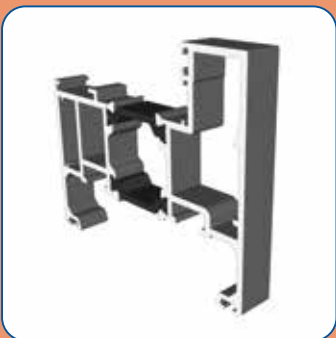

Key Features

- Patented concealed hinges for a clean look.
- Security tested to PAS 24.
- Weather tested low threshold.
- Flush stylish handles to compliment the modern feel of the door.
- Utilises the natural strength of aluminium to create slim, thermally broken profiles.
- Uses low maintenance, hard wearing powder coated aluminium.
- Over 200 single or dual colours.
- Also offered in Single or French door styles to match.
- Exceptional array of security features as standard.
- Doors are bottom hung and run on double stainless steel tracks.
- All door styles have the option to open in or out.
- Internally beaded for added security.

Options

- 2 to 7 panel folding configurations.
- Low or standard rebated thresholds.
- Square or chamfered bead to the interior.
- Square or rounded profile to the exterior.
- White, light grey or black gaskets.
- Range of quality hardware in a variety of colours.
- Dust free integrated blinds.
- Colour matched aluminium quad trims.