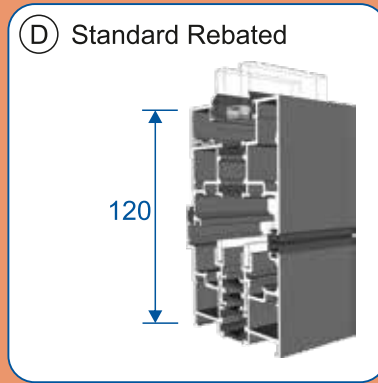

All sizes in mm