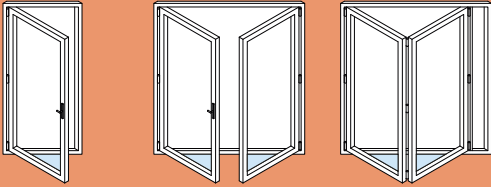

Door Styles

1 & 2 Panels