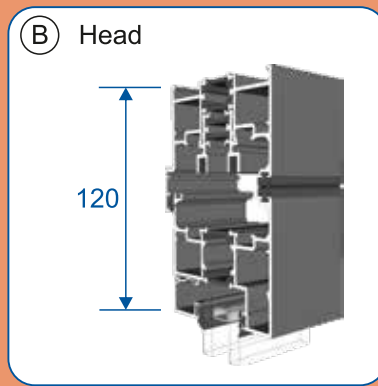

All sizes in mm