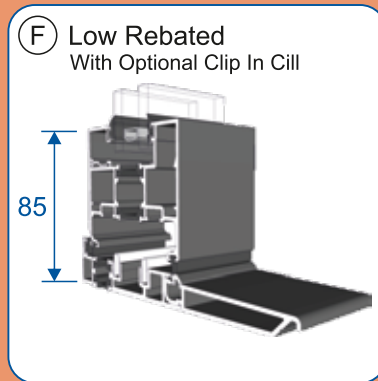

All sizes in mm