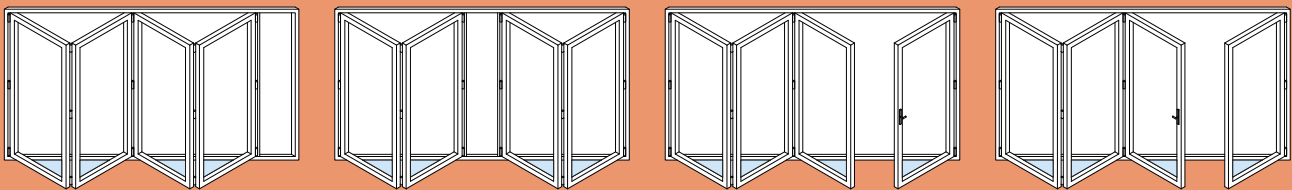

Options

- 2 to 7 panel folding configurations.
- Low or standard rebated thresholds.
- Square or chamfered bead to the interior.
- Square or rounded profile to the exterior.
- White, light grey or black gaskets.
- Range of quality hardware in a variety of colours.
- Dust free integrated blinds.
- Colour matched aluminium quad trims.

Door Styles

1 & 2 Panels

3 Panels

4 Panels

5 Panels

6 Panels

7 Panels

Panel Widths		Door Heights	
Minimum Width	700	Minimum Height	1600
Maximum Width	1200	Maximum Height	2500

- All bi-folding door styles can be mirrored from shown.
- All styles have a choice to either open out or open in.
- The sizes detailed above are for guidance only.
- If the sizes you require are less than the minimum or exceed our maximum recommended sizes please contact us.