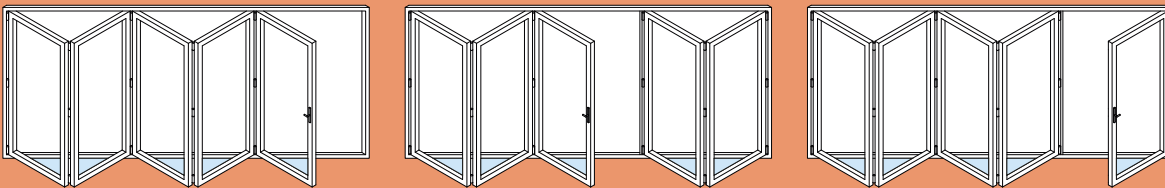

Options

- 2 to 7 panel folding configurations.
- Low or standard rebated thresholds.
- Square or chamfered bead to the interior.
- Square or rounded profile to the exterior.
- White, light grey or black gaskets.
- Range of quality hardware in a variety of colours.
- Dust free integrated blinds.
- Colour matched aluminium quad trims.

Door Styles

1 & 2 Panels

3 Panels

4 Panels

5 Panels

6 Panels

7 Panels

Panel Widths		Door Heights	
Minimum Width	700	Minimum Height	1600
Maximum Width	1200	Maximum Height	2500

- All bi-folding door styles can be mirrored from shown.
- All styles have a choice to either open out or open in.
- The sizes detailed above are for guidance only.
- If the sizes you require are less than the minimum or exceed our maximum recommended sizes please contact us.