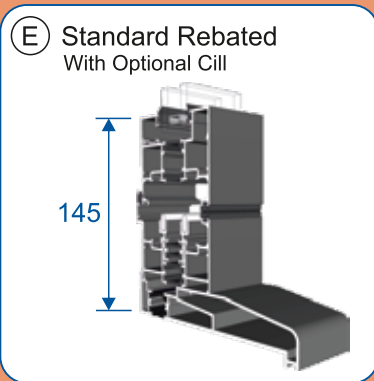

Hardware

Traffic Door Handles

- White Gloss
- Black
- Chrome
- Brushed Stainless Steel
- Dark Grey 7016
- Trend
- RAL

Intermediate Panel Handles

- White Gloss*
- Black*
- Chrome
- Dark Grey 7016*
- Trend*
- RAL*

*These intermediate handles have the option of a matching or chrome trim.

Technical

Thermally Broken Aluminium

All sizes in mm

No Visible Hinges When Closed

Heavy Duty Bogie Wheels

Optional Aluminium Quad Trim