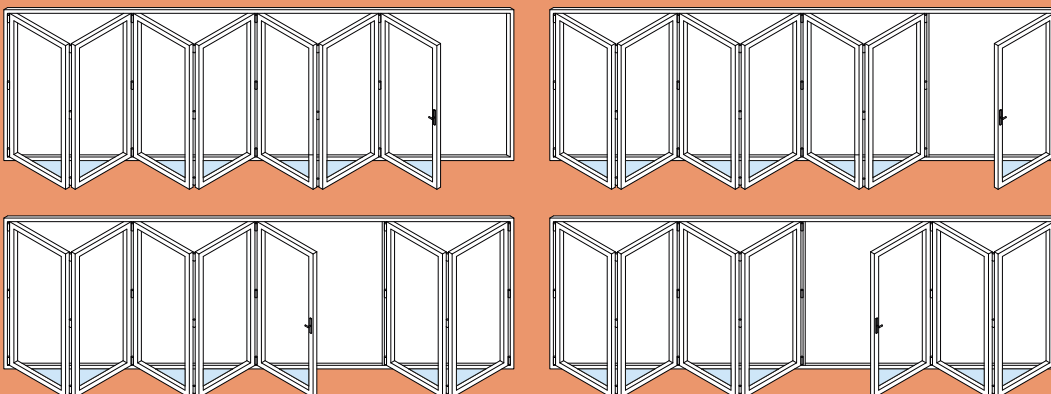

Options

- 2 to 7 panel folding configurations.
- Low or standard rebated thresholds.
- Square or chamfered bead to the interior.
- Square or rounded profile to the exterior.
- White, light grey or black gaskets.
- Range of quality hardware in a variety of colours.
- Dust free integrated blinds.
- Colour matched aluminium quad trims.

Door Styles

1 & 2 Panels

3 Panels

4 Panels

5 Panels

6 Panels

7 Panels

Panel Widths		Door Heights	
Minimum Width	700	Minimum Height	1600
Maximum Width	1200	Maximum Height	2500

- All bi-folding door styles can be mirrored from shown.
- All styles have a choice to either open out or open in.
- The sizes detailed above are for guidance only.
- If the sizes you require are less than the minimum or exceed our maximum recommended sizes please contact us.