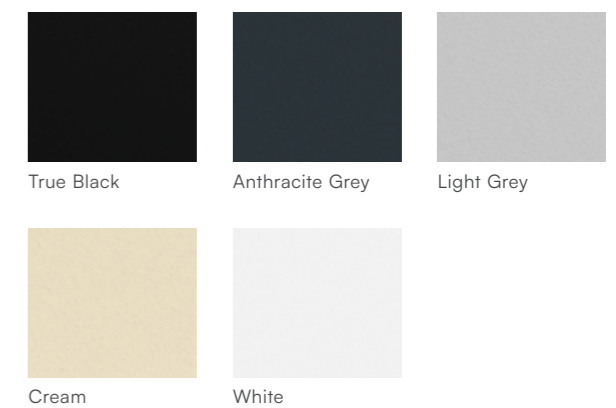

See Doorbuilder for more colour options