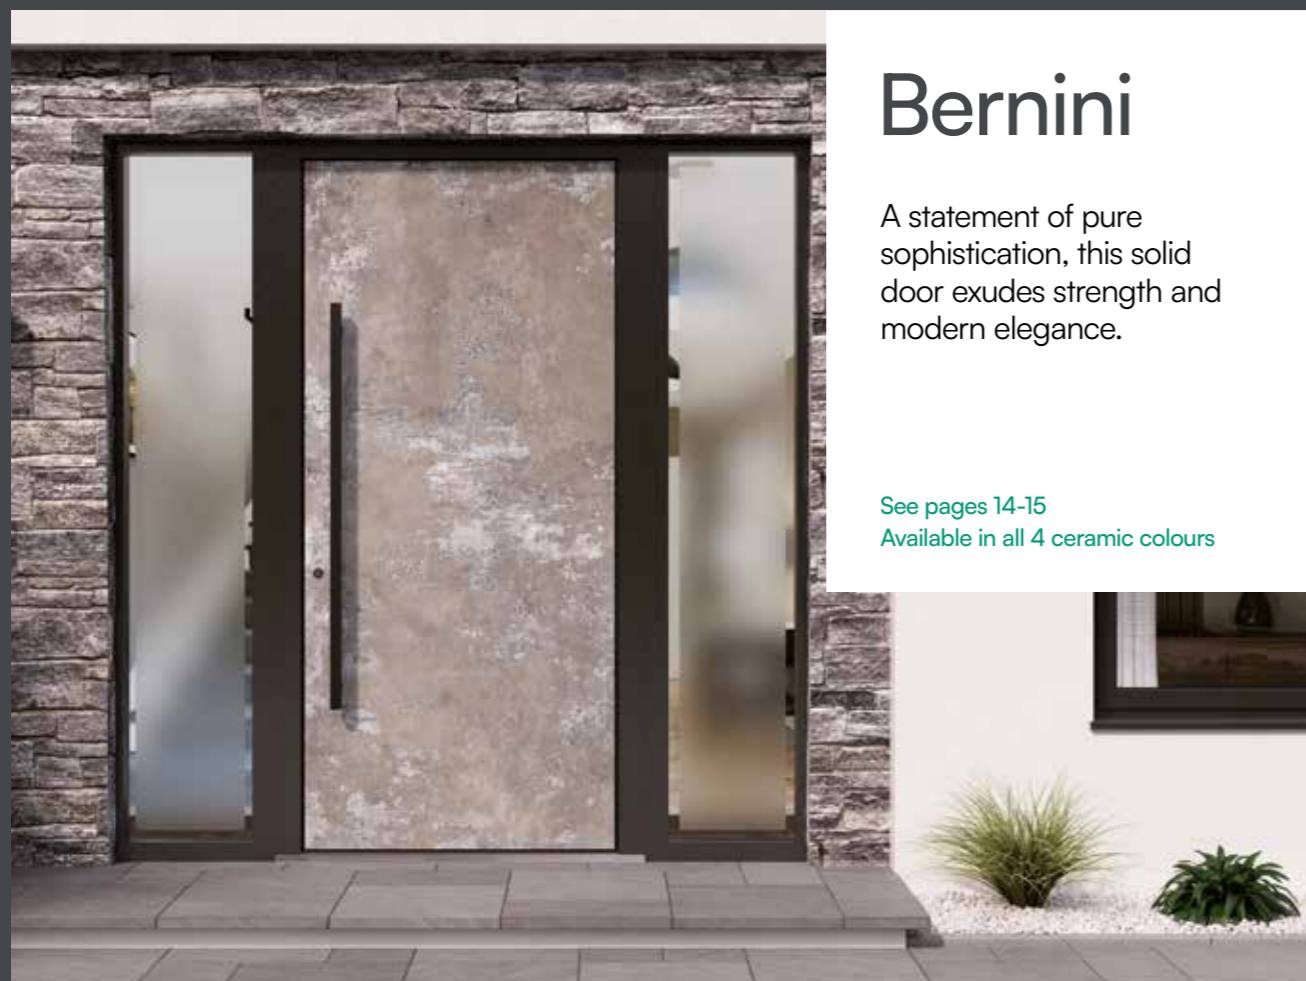

Bernini

A statement of pure sophistication, this solid door exudes strength and modern elegance.

See pages 14-15
Available in all 4 ceramic colours