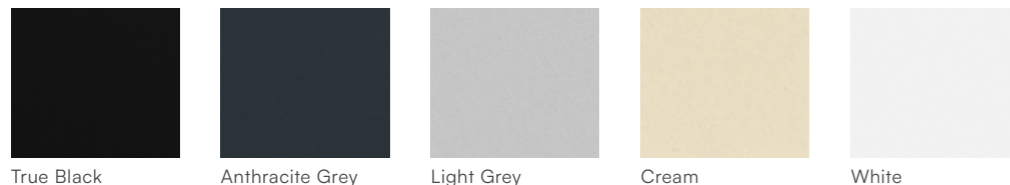

Internal Door Sash Colours

True Black

Anthracite Grey

Light Grey

Cream

White

See Doorbuilder for more colour options.

Exceptions apply depending on Door Style

LED Options