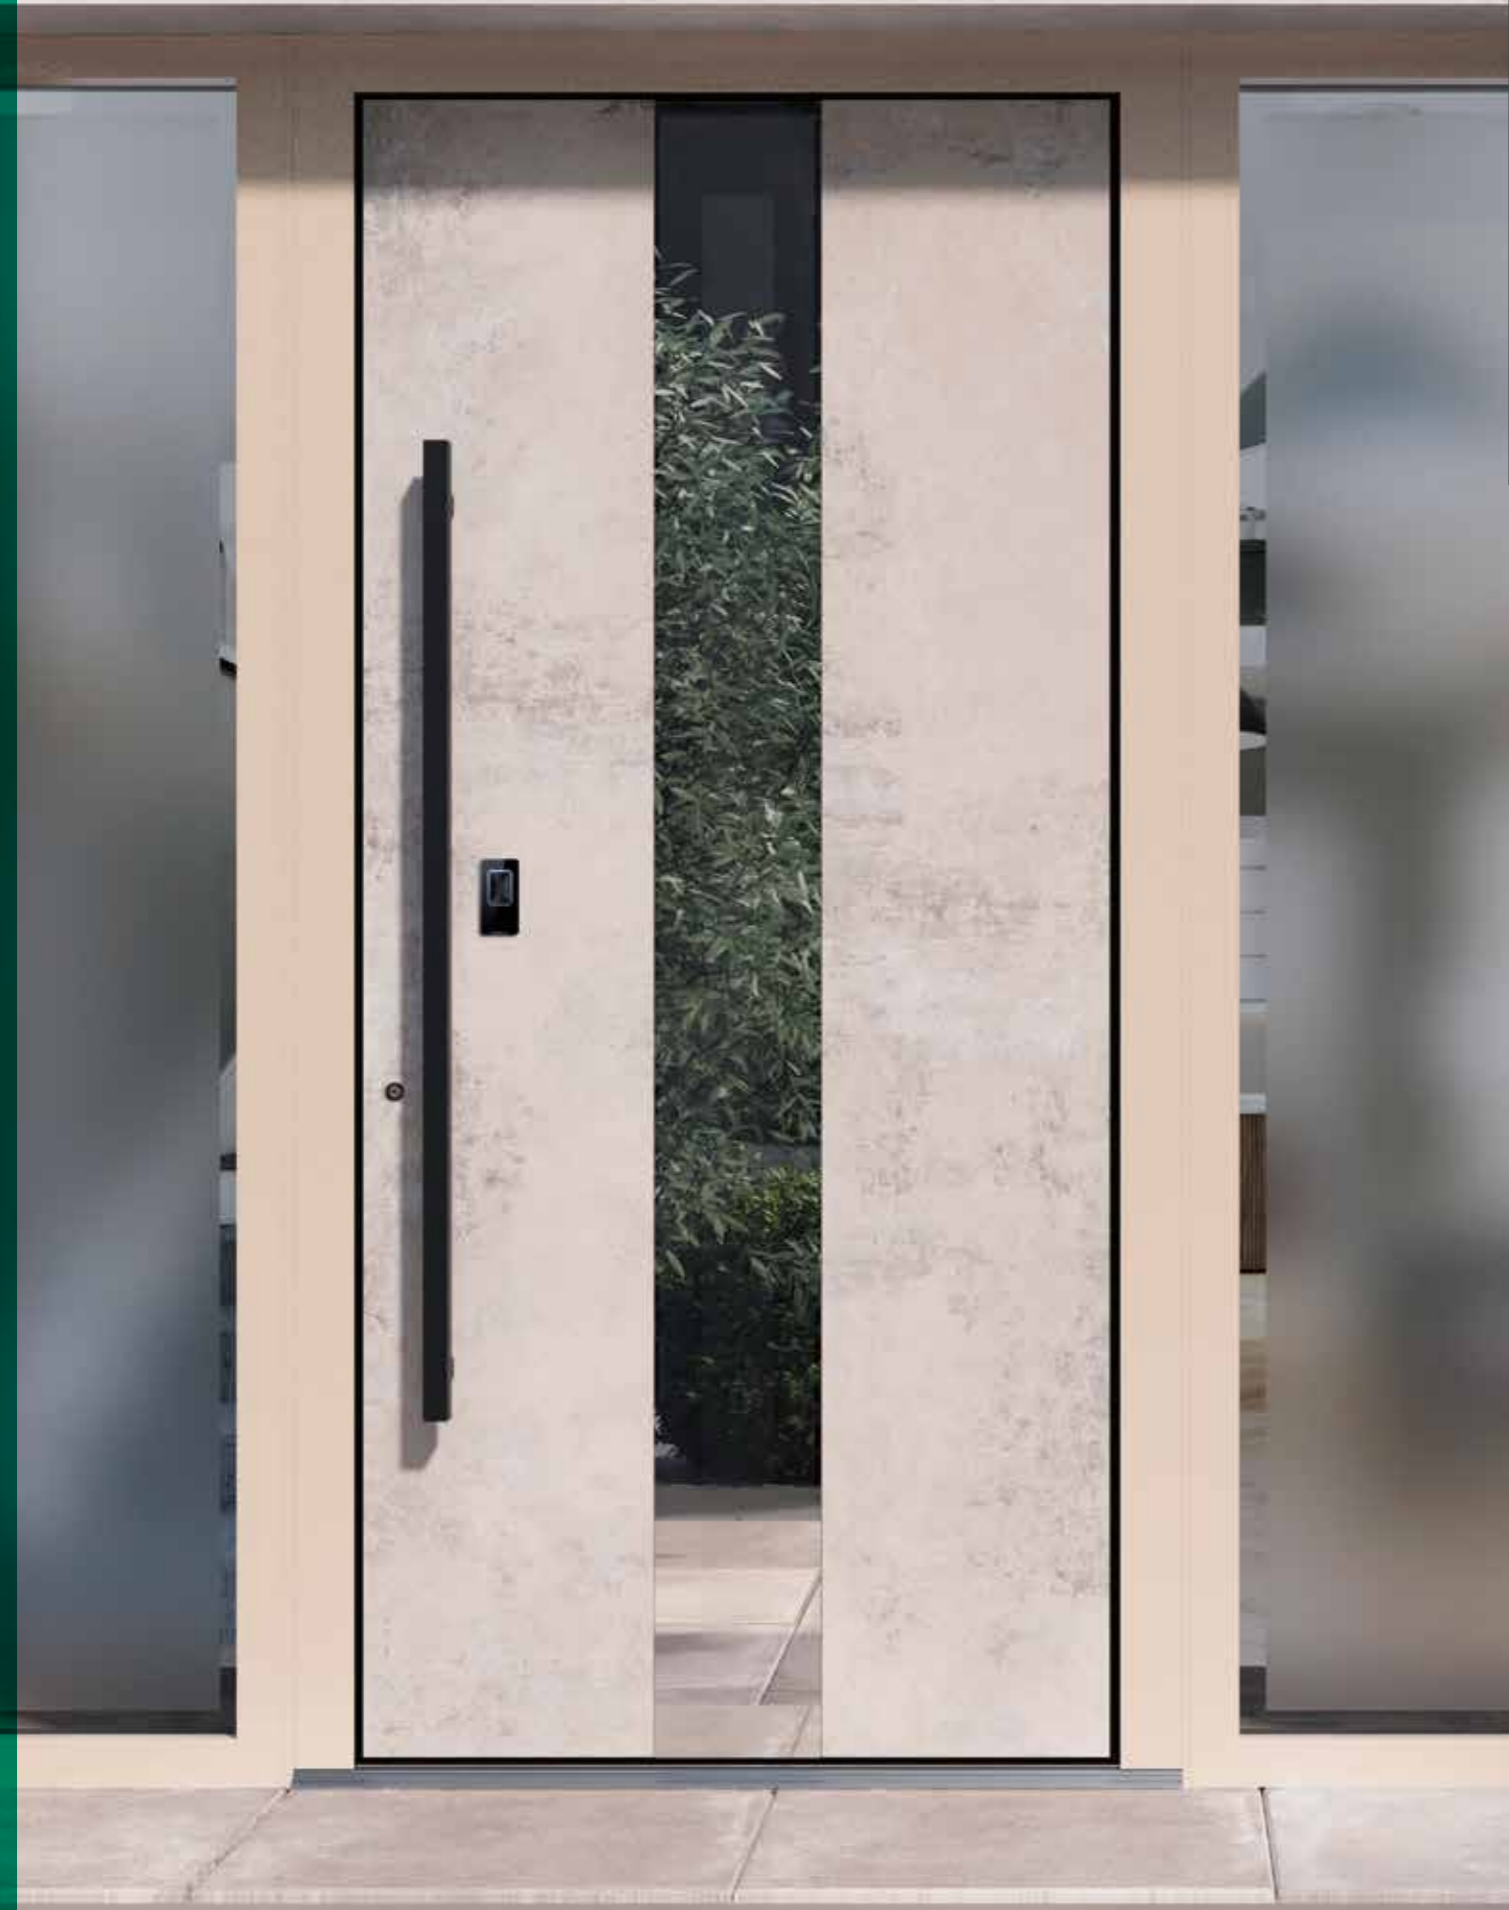

DOOR STYLE:

Angelo

CERAMIC COLOUR:

Bianco Opale

DOOR CODE:

SK2-SU