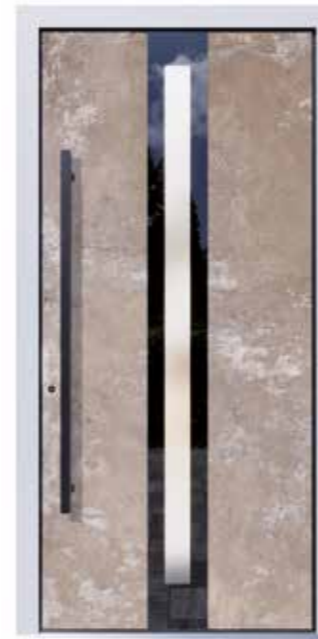

A versatile, modern shade, Nebbia blends urban sophistication with organic texture. The ceramic pattern adds depth and movement, making it uniquely refined. Paired with the right frame, it creates a statement of effortless elegance.

Available with 5 external frame colours:
Black, Anthracite Grey, Light Grey, Cream and White

DOOR OPTIONS:

Sandblasted glass
Clear glass also available