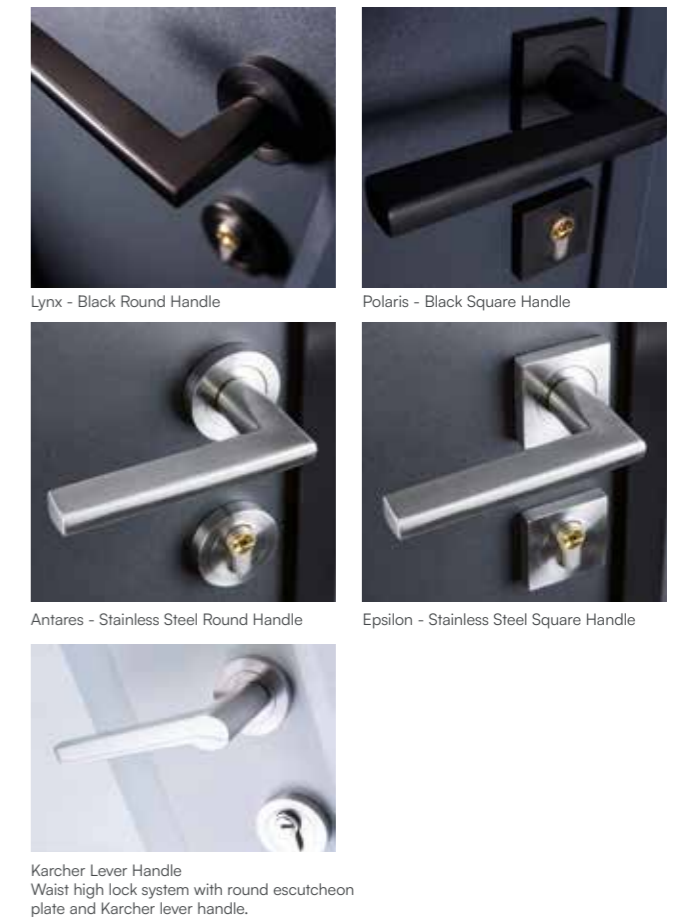

LED Options

Internal View: Remote Control

LEDs only available with Electronic lock options.

A hidden, Advanced LED Motion Sensor is embedded within the door.

Control panel fitted to inside of door frame: **On / Off / Auto / Display** options.

Furniture Options Outside

1200mm Stainless Steel Bar Handle

1200mm Black Bar Handle

1200mm Black Square Bar Handle

1500mm Stainless Steel Square Bar Handle

Furniture Options Inside

Lynx - Black Round Handle

Polaris - Black Square Handle

Antares - Stainless Steel Round Handle

Epsilon - Stainless Steel Square Handle

Karcher Lever Handle
Waist high lock system with round escutcheon plate and Karcher lever handle.