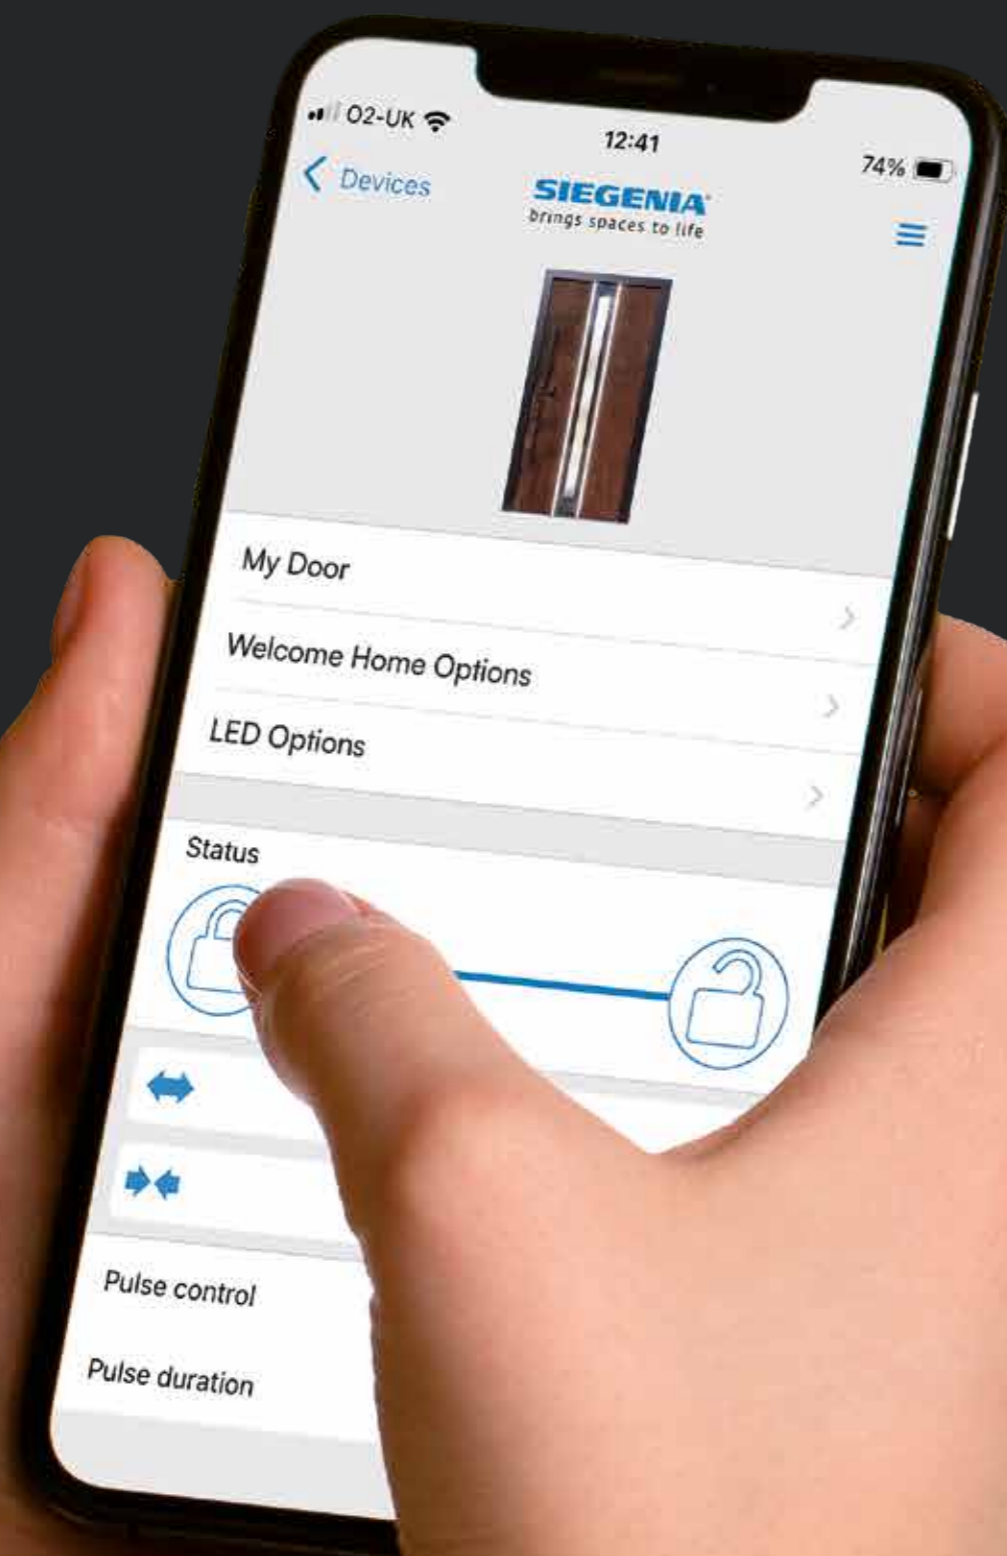

smart, secure and effortless

Experience the perfect balance of security and convenience with our state-of-the-art electronic locks. Engineered in Germany by Siegenia, world leaders of automatic, electronic and biometric high security lock systems, they offer high-security protection while ensuring effortless access to your home.

Forget fumbling for keys, keyless entry lets you unlock your door with ease, whether your hands are full or you're on the move. Take it further with automatic opening for a seamless welcome, or choose fingerprint scanning for instant, personalised access. Controlled via a smartphone app, these locks integrate cutting-edge technology with Secured by Design certification for peace of mind. For those who prefer a traditional touch, every door still includes a key and deadlock option, ensuring flexibility without compromising security.

Key Fob Electronic Lock

Key Pad Electronic Lock

smart comfort, all in one place

The SIEGENIA Comfort App puts the Kärben door completely under your control. With a quick check on your phone, you can confirm your door is locked, lock it remotely, or unlock it for trusted visitors.

As you approach, the door can even auto unlock, no keys needed when your hands are full of shopping or rushing with the kids. The app also allows you to activate a welcome home lighting feature, turning on the built-in LEDs as you arrive. Simple to set up and effortless to use, it blends smart convenience with everyday reassurance, making your entrance feel secure, seamless, and beautifully connected to the way you live.