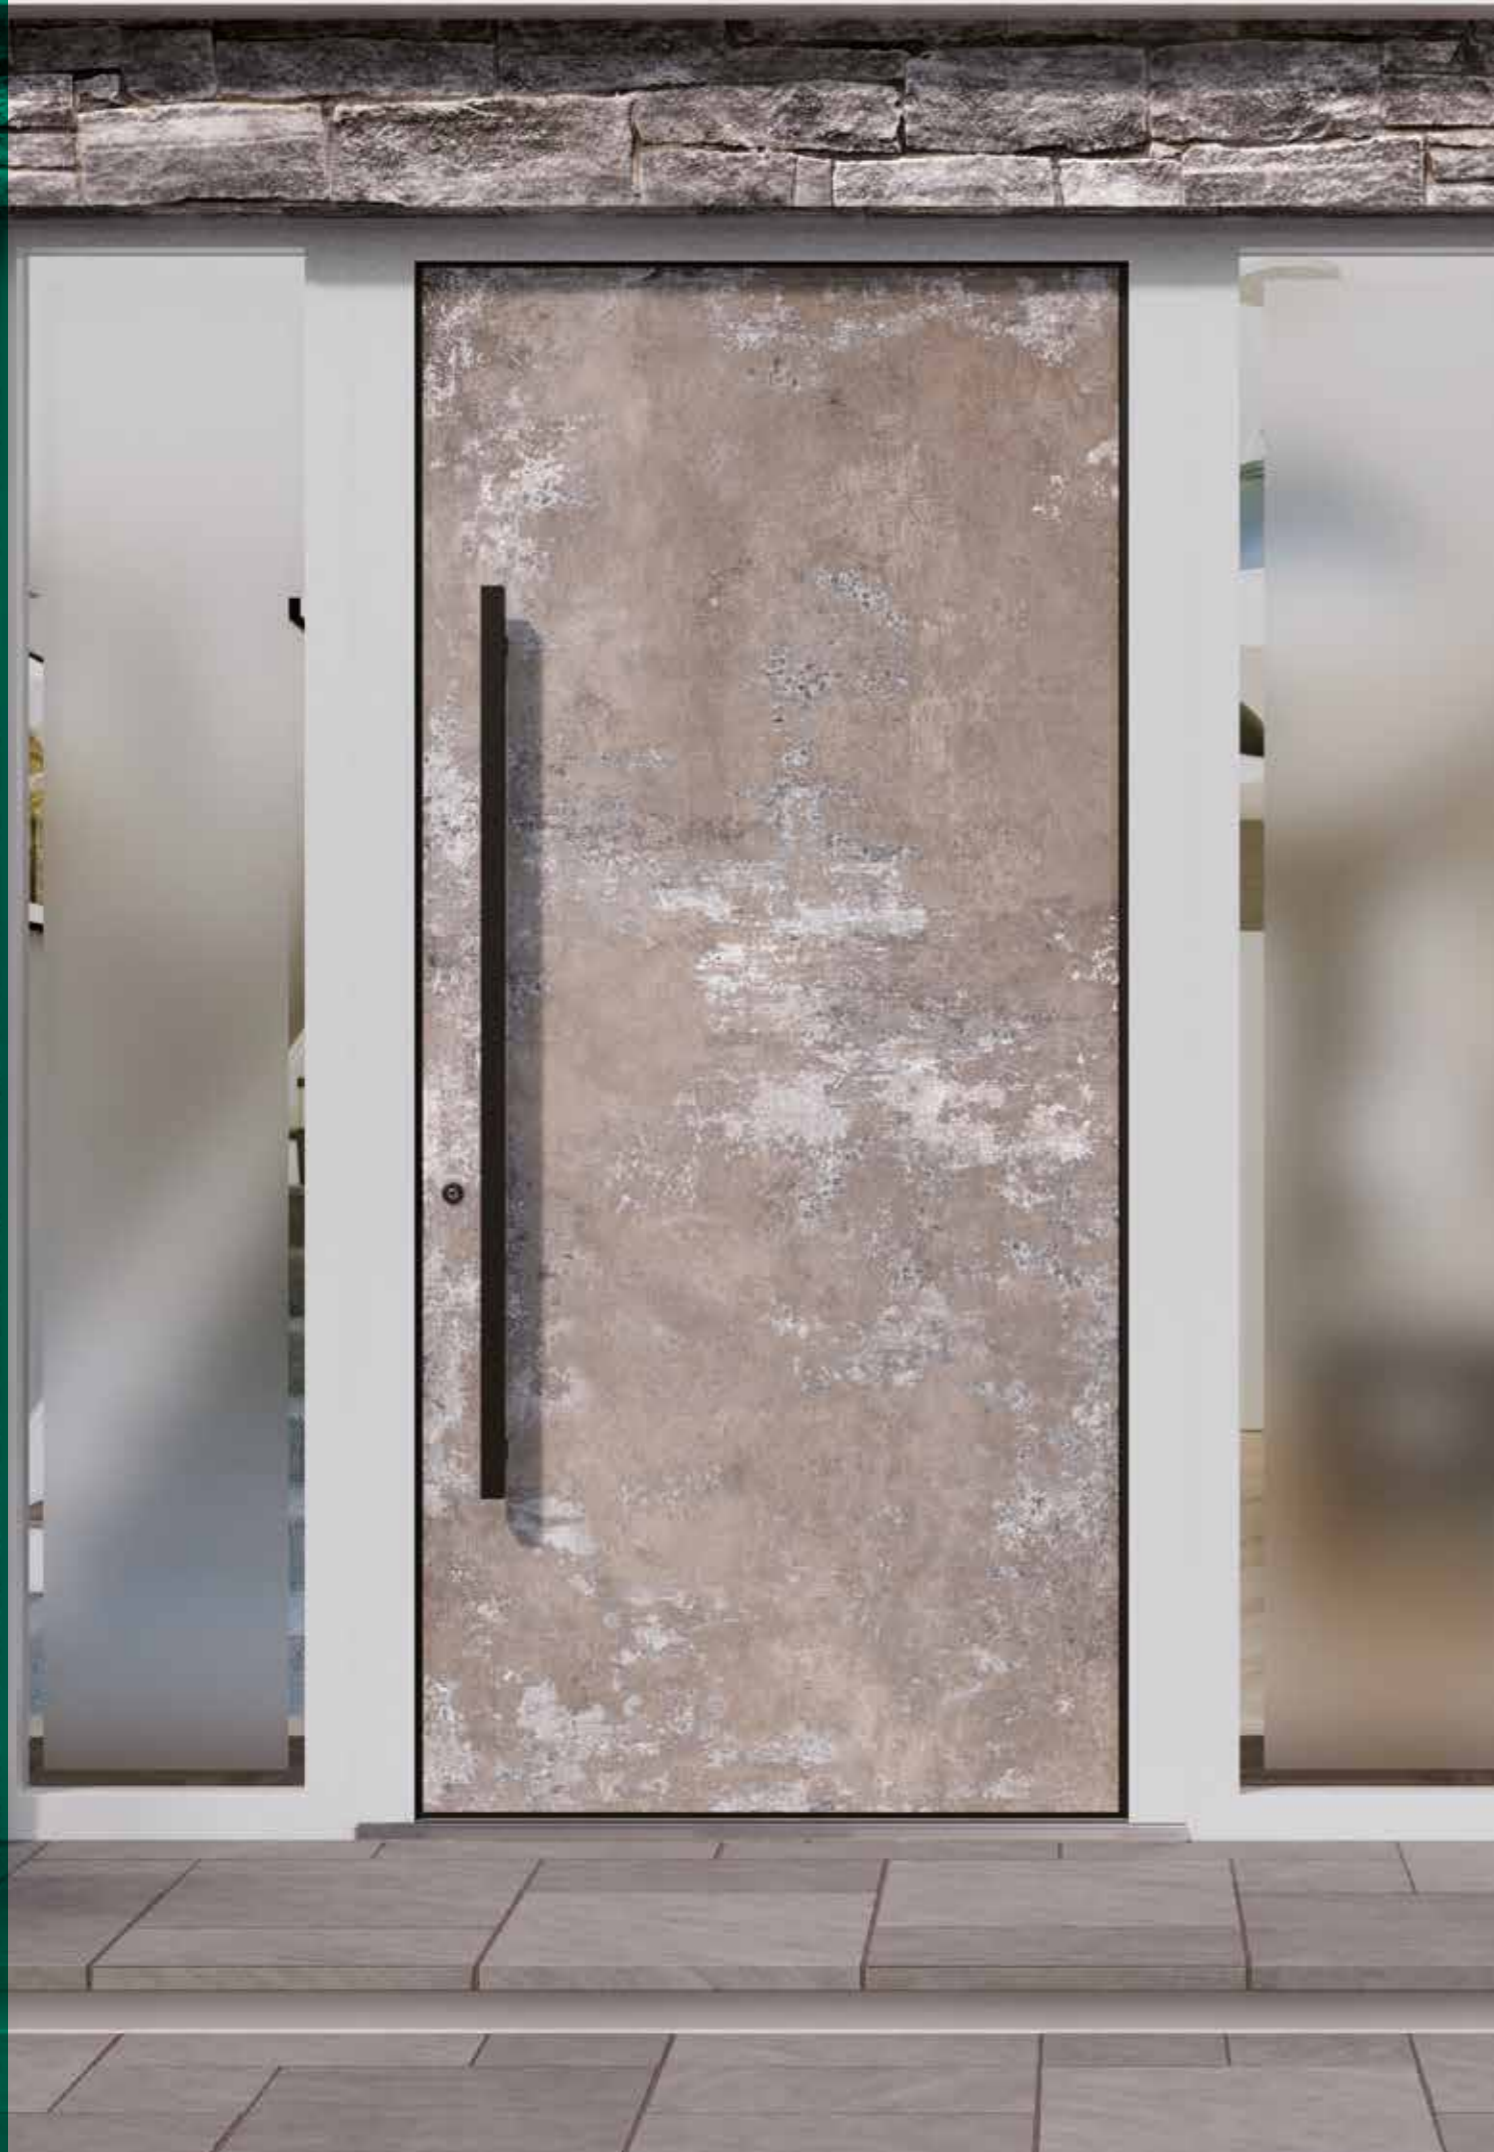

DOOR STYLE:

Bernini

DOOR CODE:

SK2-PL