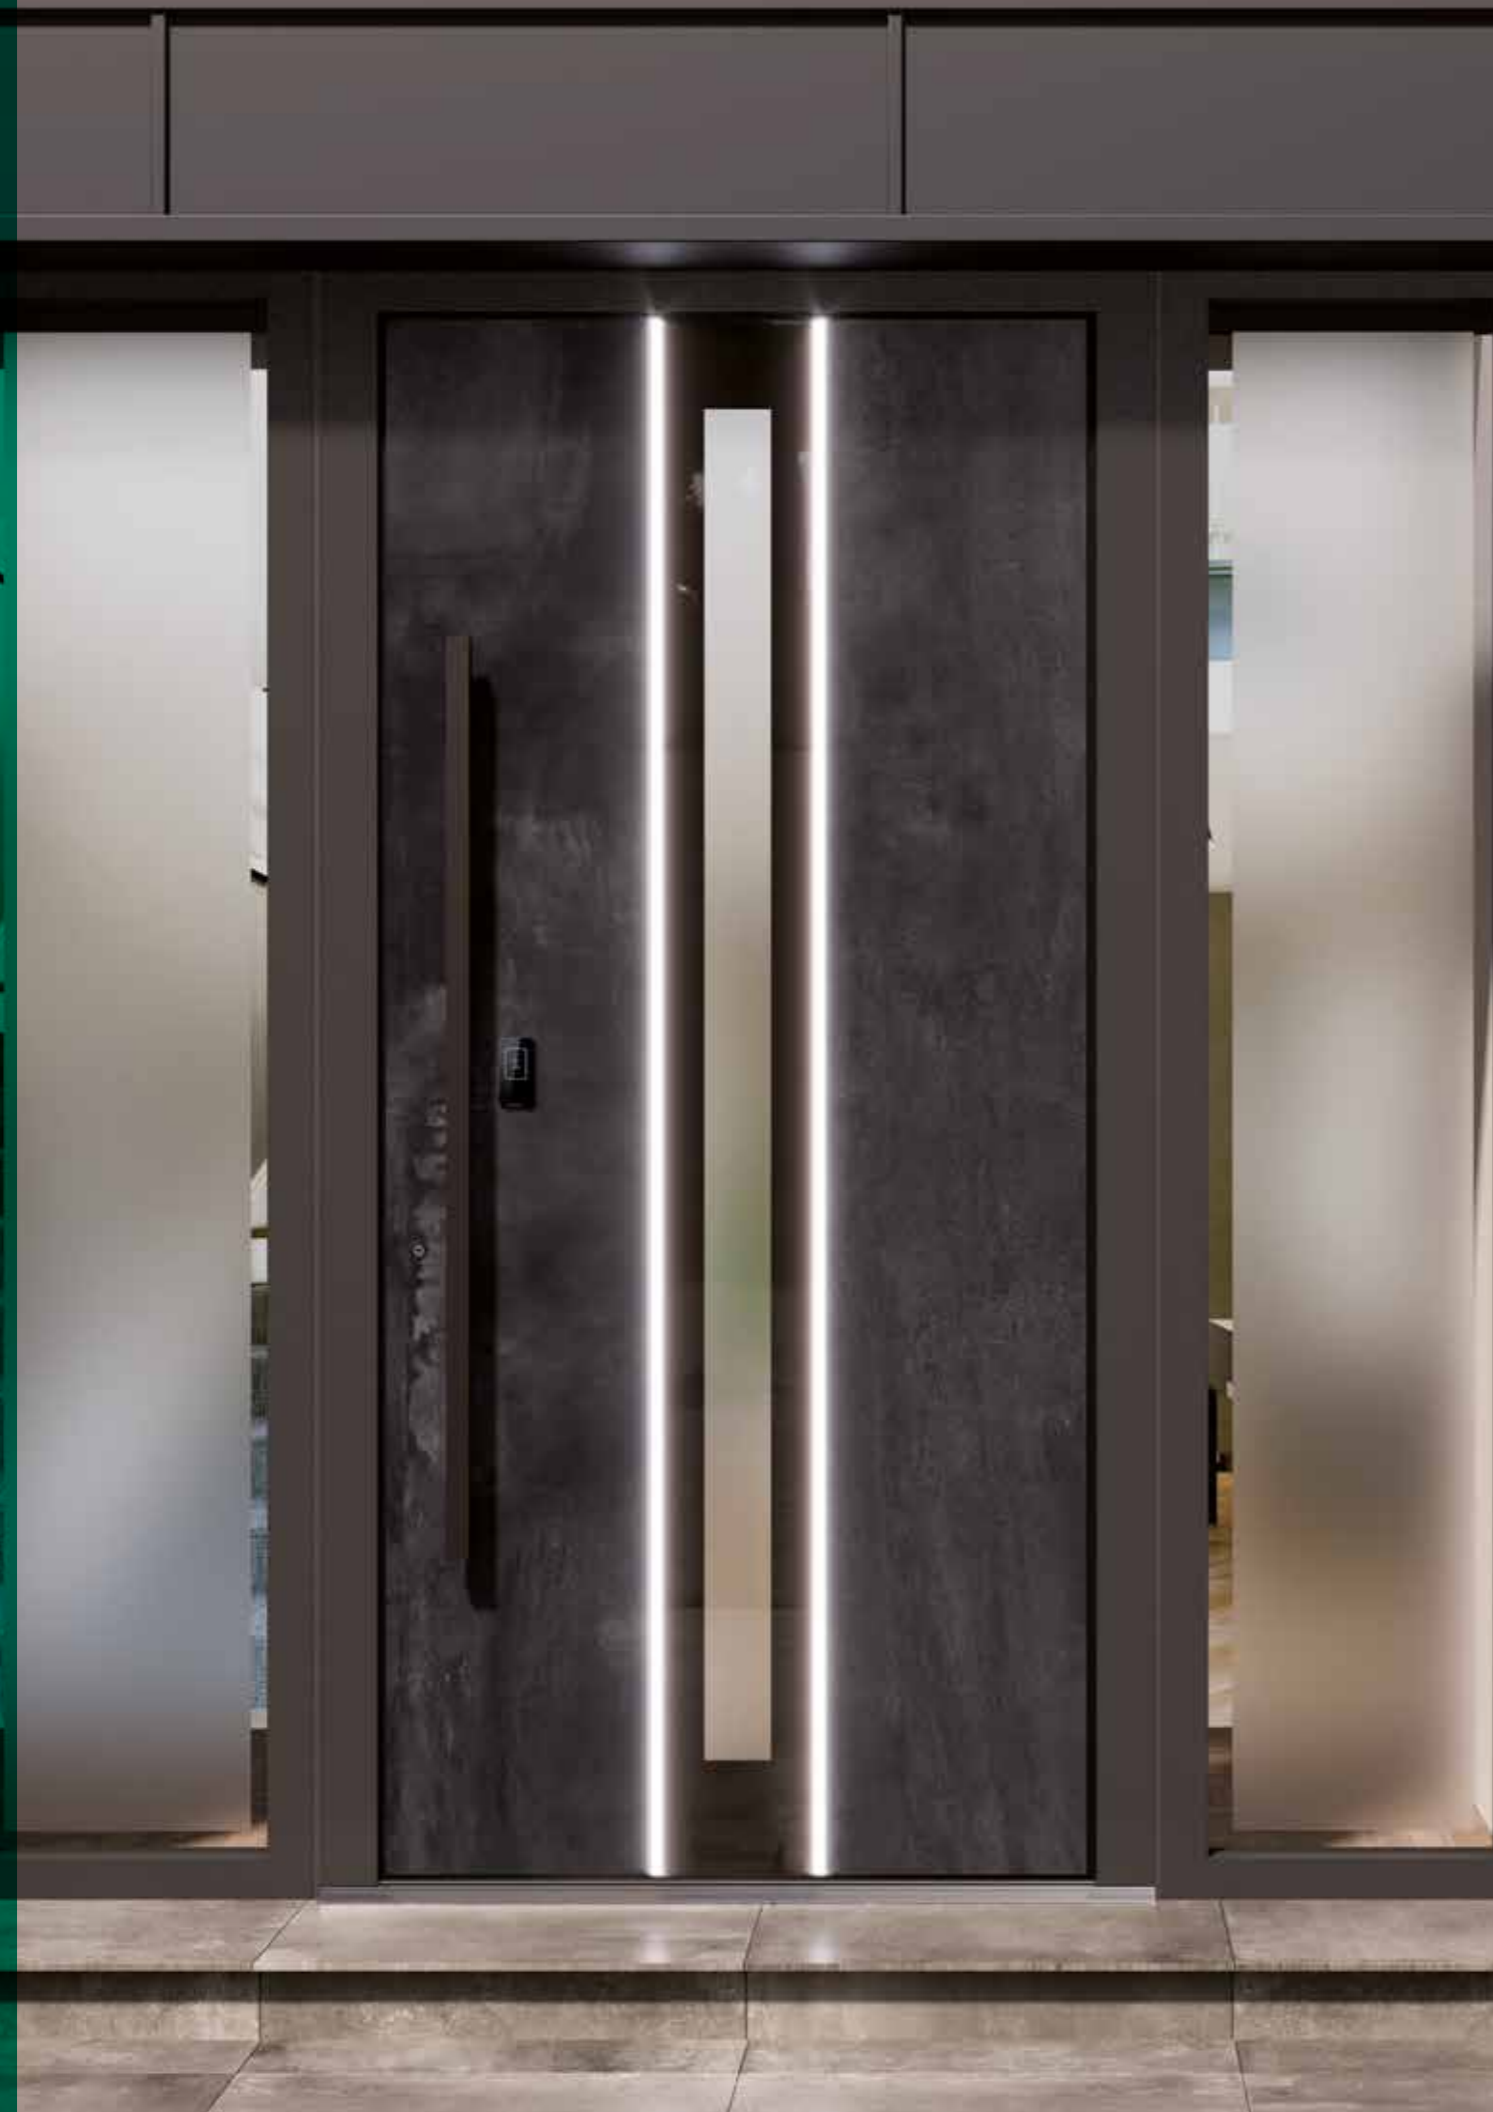

DOOR STYLE:

Angelo

CERAMIC COLOUR:

Basalto

DOOR CODE:

SK2-SU