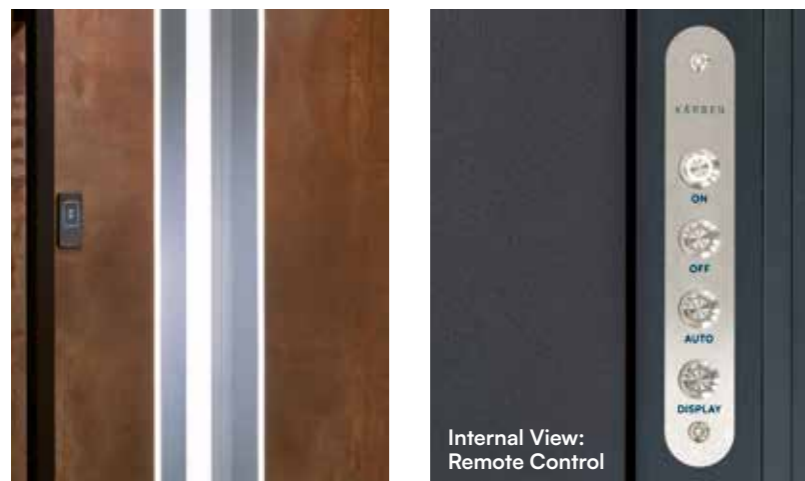

LED Options

Internal View: Remote Control

LEDs only available with Electronic lock options.

A hidden, Advanced LED Motion Sensor is embedded within the door.

Control panel fitted to inside of door frame: **On / Off / Auto / Display** options.