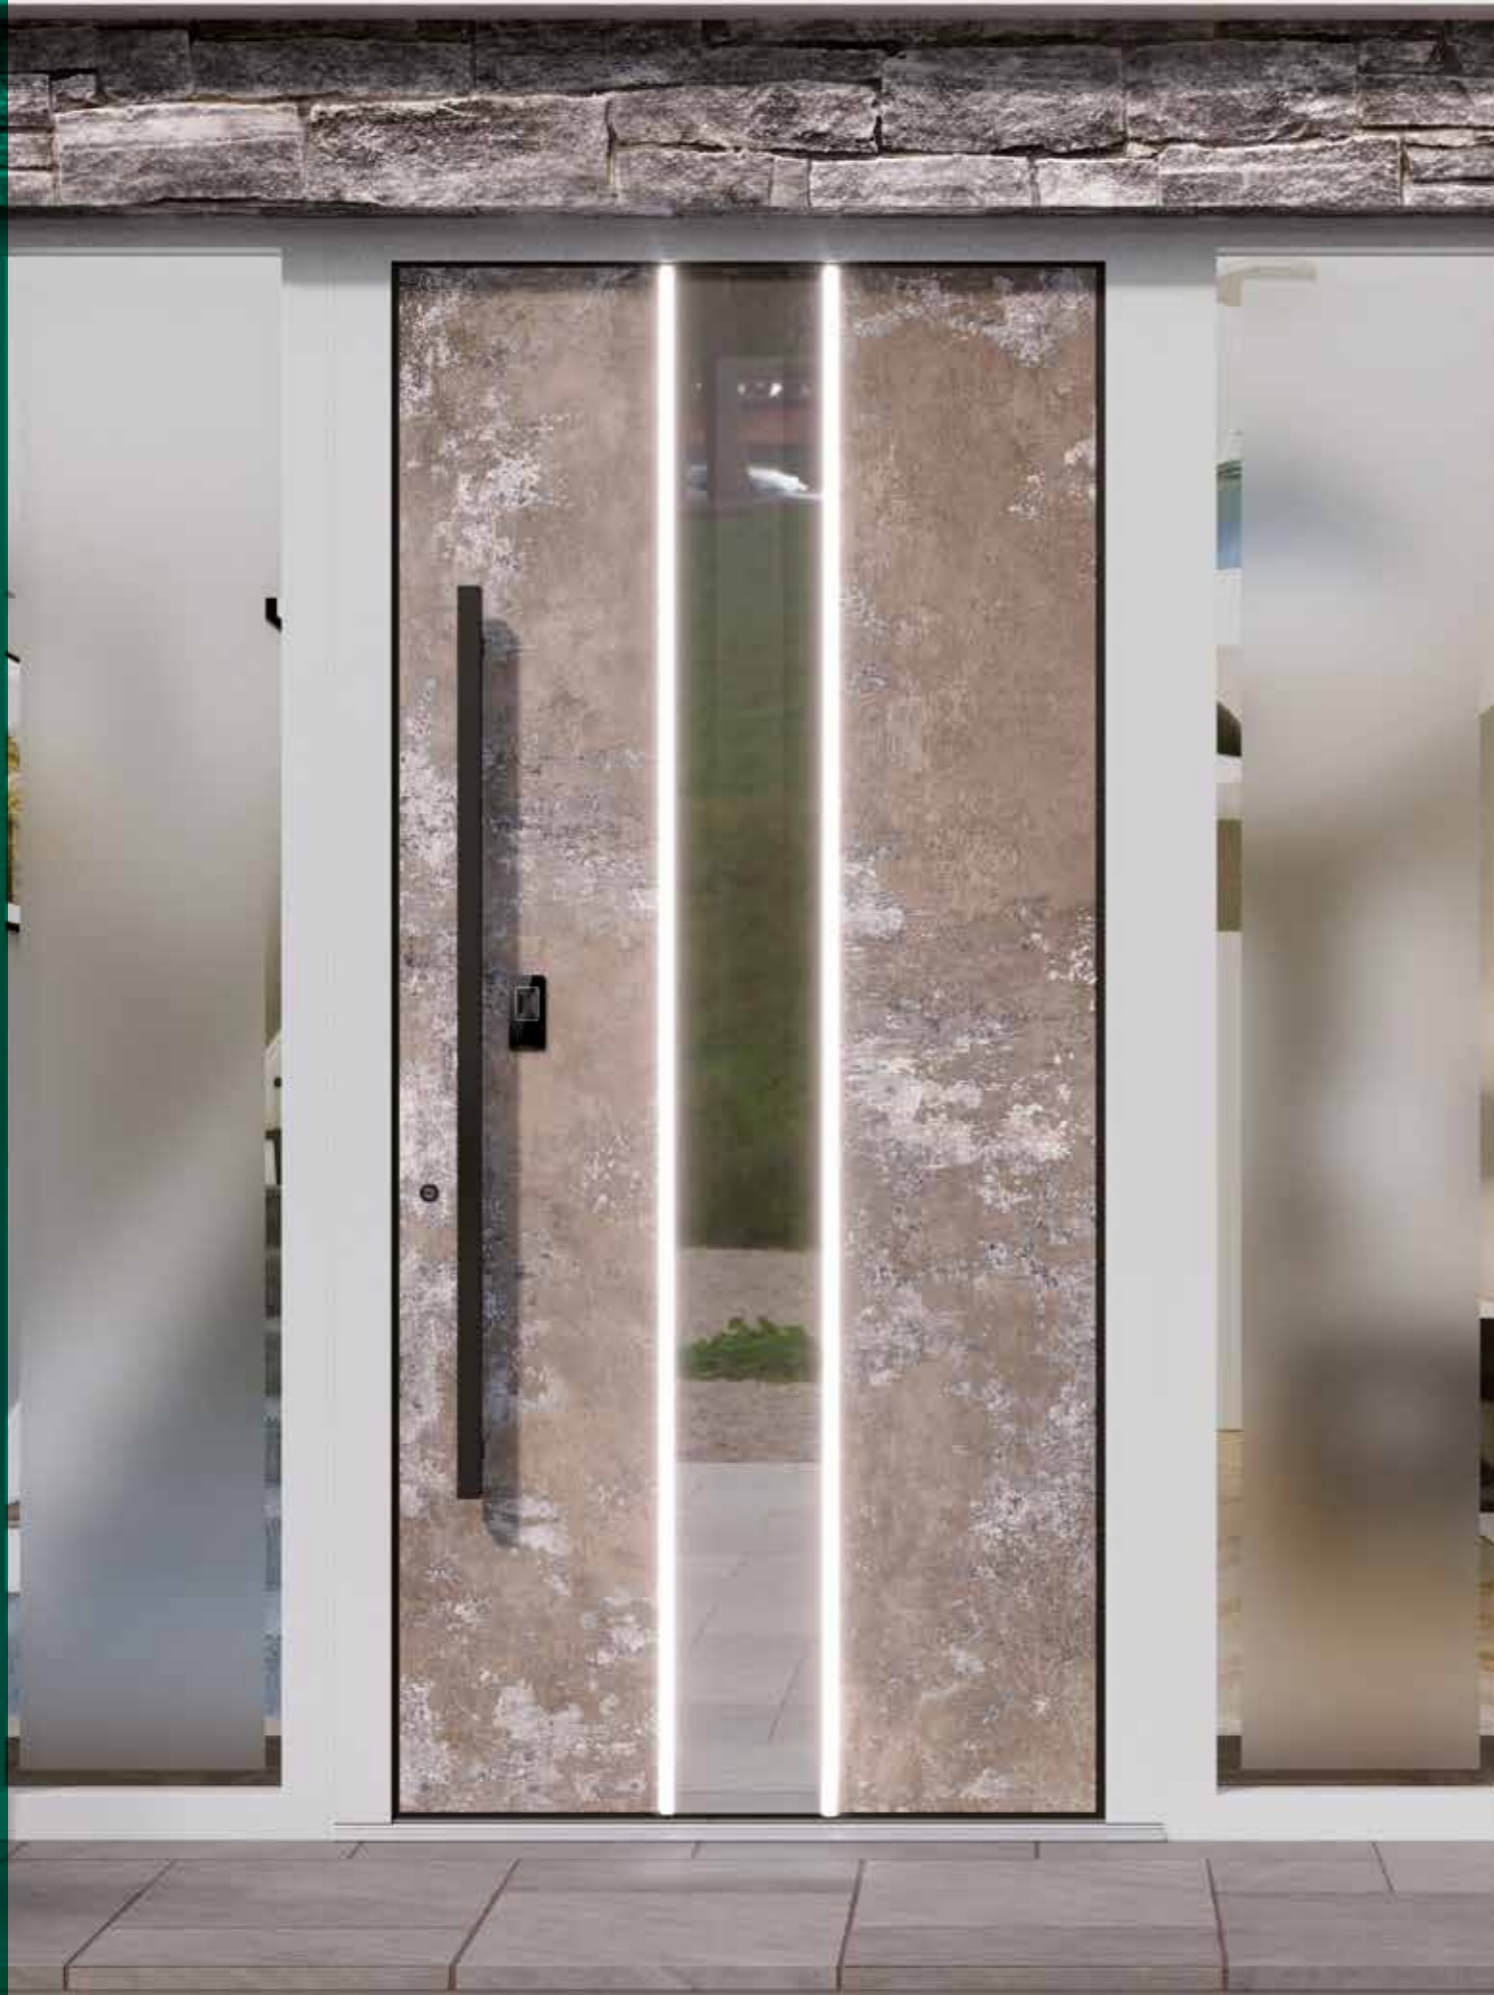

DOOR STYLE:

Angelo

CERAMIC COLOUR:

Nebbia

DOOR CODE:

SK2-SU