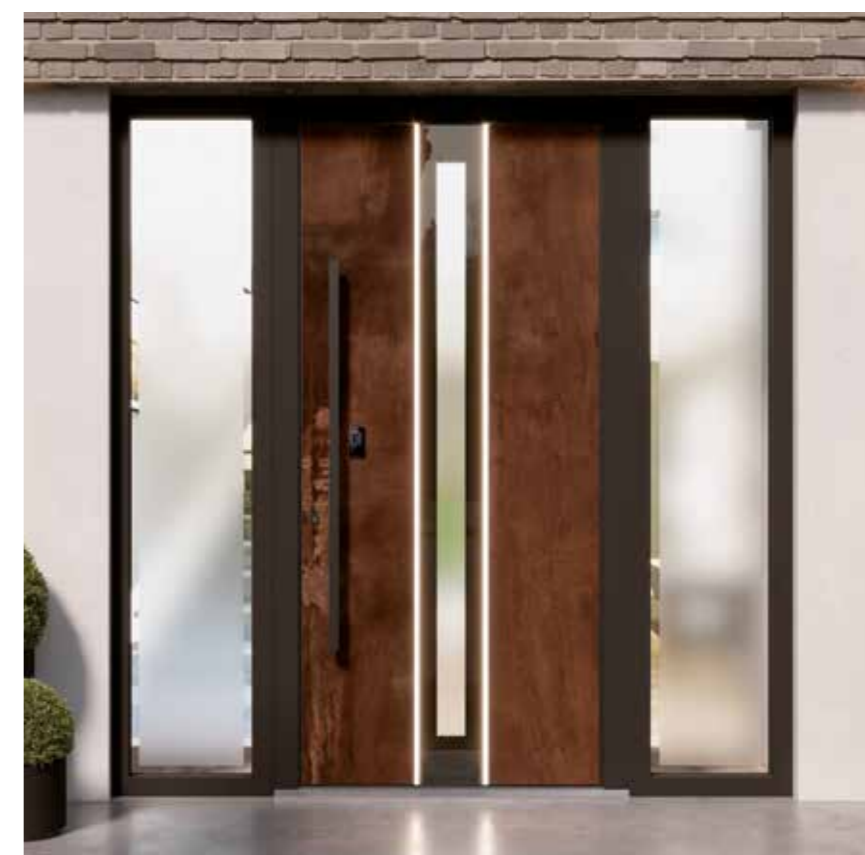

smart comfort, all in one place

The SIEGENIA Comfort App puts the Kärben door completely under your control. With a quick check on your phone, you can confirm your door is locked, lock it remotely, or unlock it for trusted visitors.

As you approach, the door can even auto unlock, no keys needed when your hands are full of shopping or rushing with the kids. The app also allows you to activate a welcome home lighting feature, turning on the built-in LEDs as you arrive. Simple to set up and effortless to use, it blends smart convenience with everyday reassurance, making your entrance feel secure, seamless, and beautifully connected to the way you live.