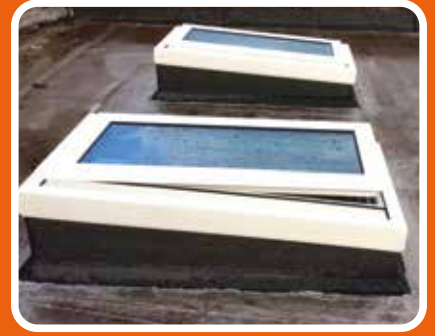

Flat Roof Lites With Openers