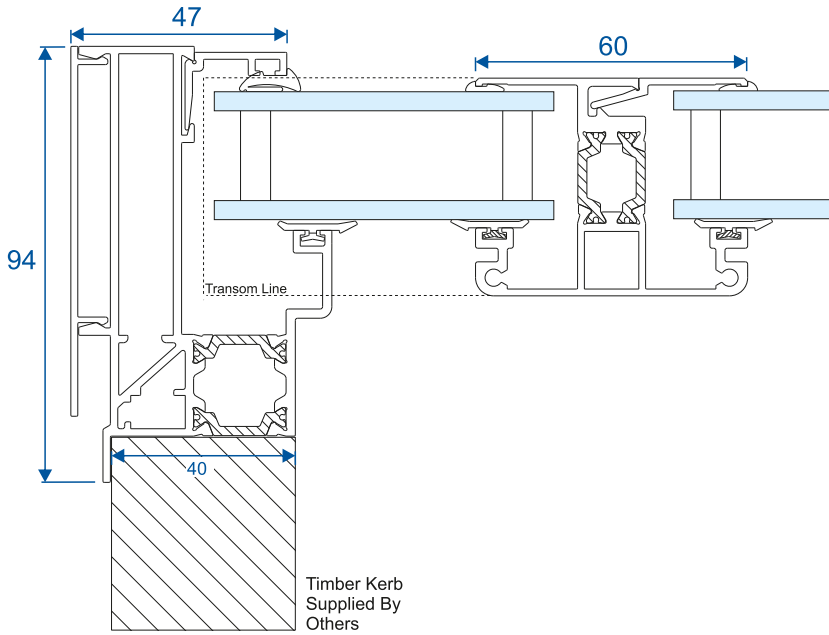

Technical

Frame With Transom Detail

Single Fixed Frame