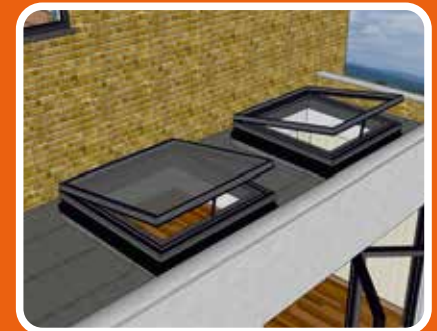

Also Great For Flat Roofs