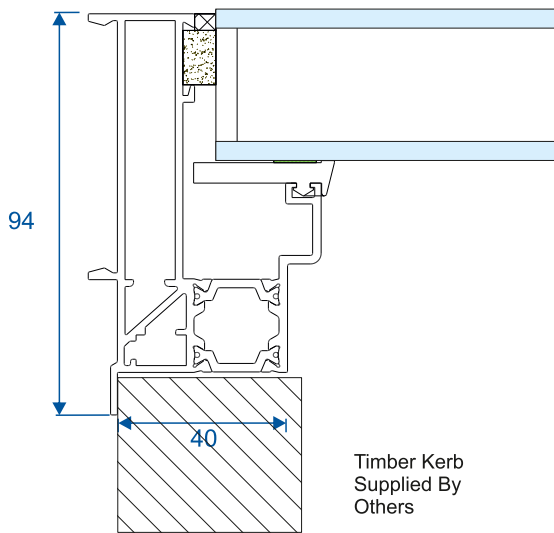

*Size and design subject to change due to technical advancements.