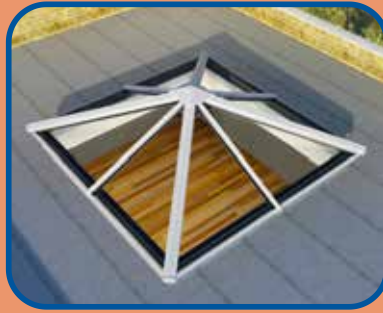

Our roofs can be glazed with polycarbonate sheeting or high performance glass sealed units. The slim unobtrusive frames give you an elegant and aesthetically pleasing roof that can be polyester powder coated in almost any colour you desire and will remain in a pristine condition for years to come with minimal maintenance required.

## Key Features

- Over 200 single or dual RAL colours.
- Also available in a range of textured colours upon request.
- 'Polyamide' thermally broken profiles for superior efficiency.
- Can be supplied unglazed or glazed for 28mm units.
- Range of styles & designs available to suit every application.
- Exceeds current building regulations.
- Ideal for new build, replacement and refurbishment projects.
- Suitable for commercial or domestic projects.
- Optional solar controlled glass available.
- Self cleaning glass available for hard to reach areas.
- Roofs can be pitched from 5 - 45 degrees.
- All roofs provided with flat ridge covers (crested available upon request).
- Opening manual or electric vents available.
- Electric vents can be fitted with a combined heat & rain sensor.
- Virtually maintenance free and built to last - remaining in a pristine condition for years to come.
- Window up-stands available for most roof styles.
- Range of windows and doors designed to co-ordinate with our roof system to create conservatories and orangeries.
- Box gutters available for certain roof combinations.
- Aluminium guttering available upon request.
- Expert support & specialist on-site instruction service available.

# Styles

We have a wide range of roof styles and designs, with or without up-stands, allowing you to construct beautiful conservatories, orangeries or winter gardens.

Roof Lantern with Up-stands

Pyramid Roof Lantern