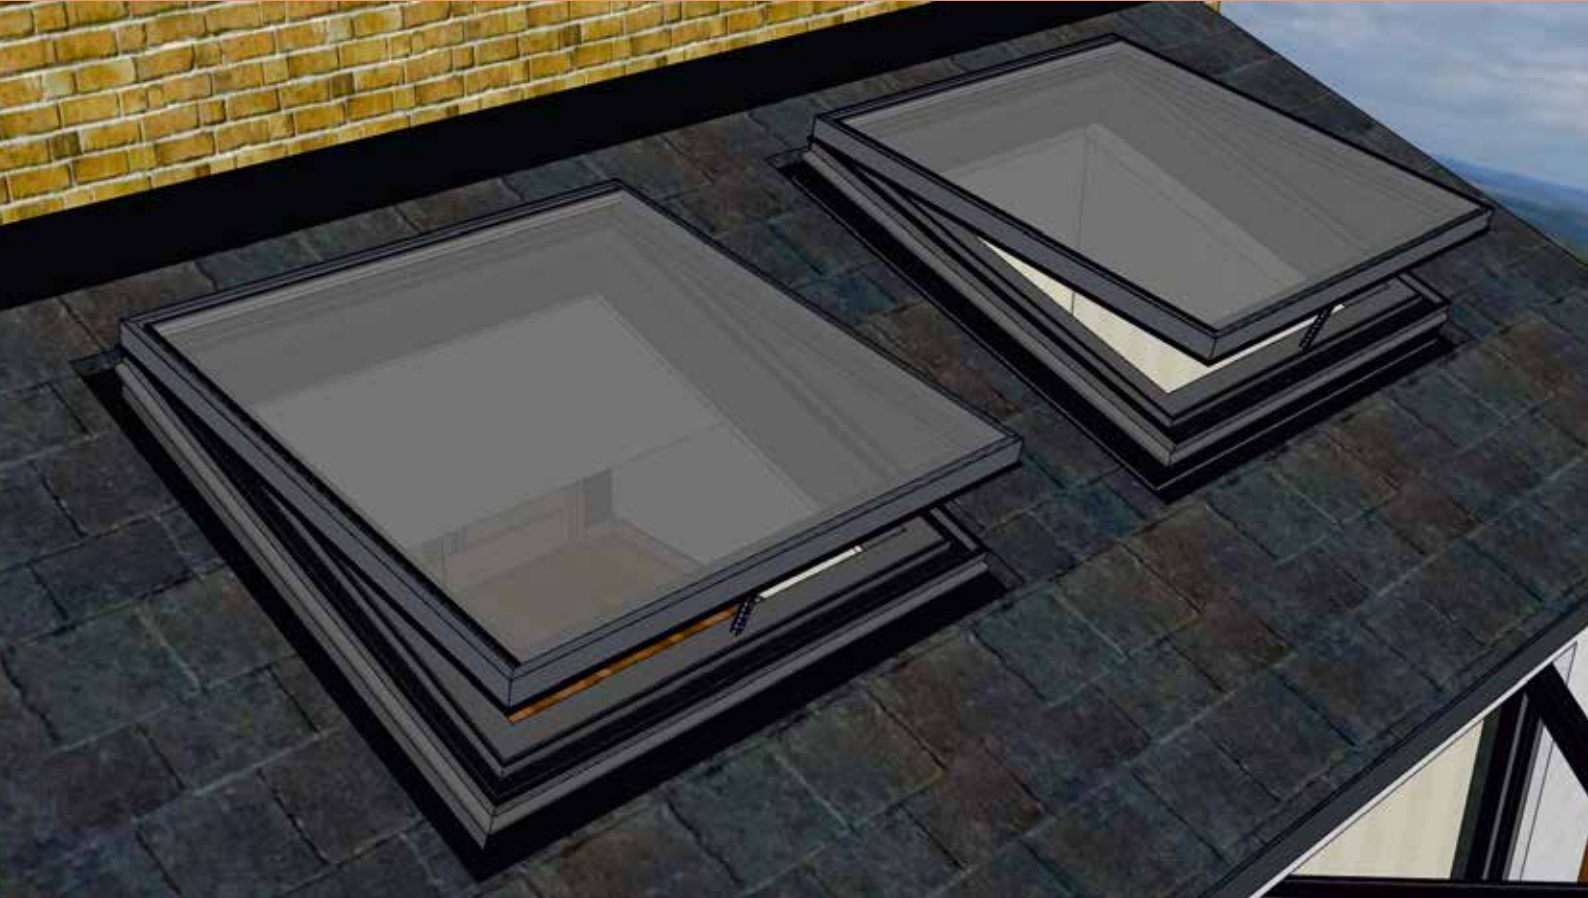

## Single Fixed Frame

\*Size and design subject to change due to technical advancements.

Flat Roof Lites With Openers

Slim & Unobtrusive

Bring Added Light To A Space

Comes In White Or 200+ Colours

Range Of Solar Controlled Glass

# *The* **New** Bespoke **Elegance** *Aluminium Roof*

Our brand new Elegance roofs have been specially designed to provide effortless style with function. These opening skylights are affordable yet do not compromise on quality or aesthetics. They can be opened using a traditional manual device or upgrade to electric. Electric vents can be further upgraded with a heat and rain sensors.

All of our Elegance roofs are bespoke and can be manufactured up to 1250mm square - perfect for flooding your new extension with light while providing maximum ventilation. They are designed to fit both pitched tiled roofs or flat roofs, providing maximum versatility.