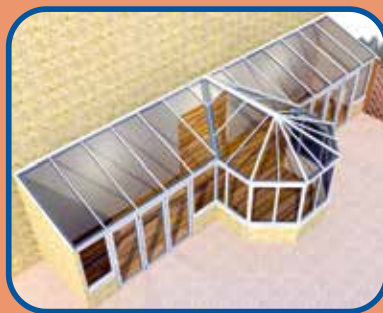

Styles

We have a wide range of roof styles and designs, with or without up-stands, allowing you to construct beautiful conservatories, orangeries or winter gardens.

'T' Shaped

Many more styles and designs available.